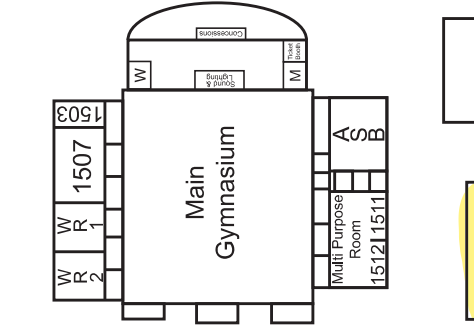

E. 26th Street

F Avenue

Lower Field

D Avenue

E. 28th Street

Not to scale
Rev. Nov. 2018

Sweetwater Union High School
2900 Highland Avenue
National City, CA 91950
(619) 474-9700

Highland Avenue