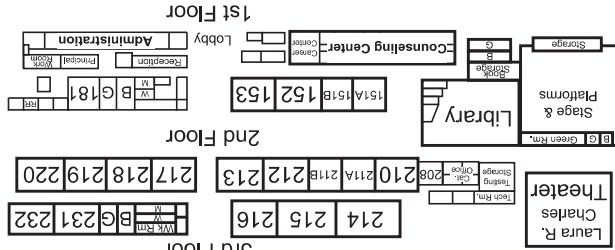

E. 26th Street

F Avenue

Lower Field

D Avenue

E. 28th Street

Not to scale
Rev. Nov. 2018

Sweetwater Union High School
2900 Highland Avenue
National City, CA 91950
(619) 474-9700

Highland Avenue

E. 30th Street